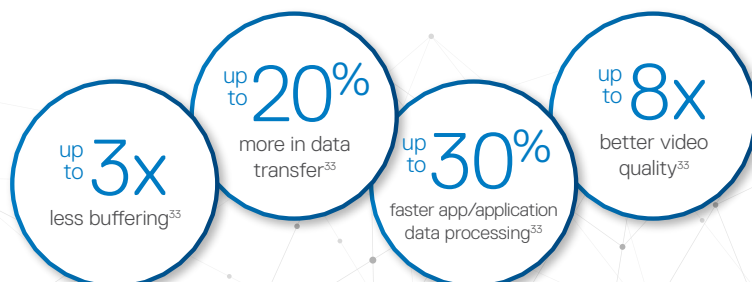

See important information on last page